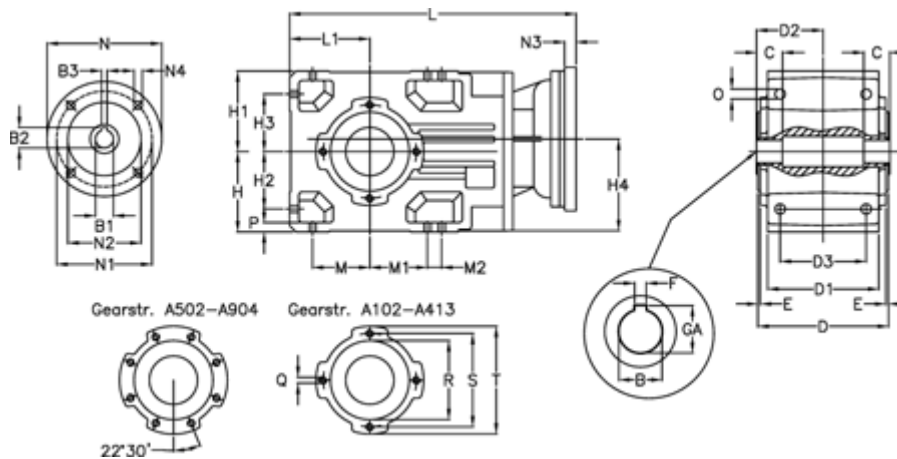

Article number: 296000503513225

Description: Bevel helical gearbox
A052UH25-35,1-P71B5

Measures

B = 25	D3 = 80	H3 = 37.5	N1 = 130	S = 85
B1 = 14	Description = A052 UH25-xx P71 B5	H4 = 80.5	N2 = 110	T = 101
B2 = 16.3	E = 2.0	L = 213.0	N3 = 7	
B3 = 5	F = 8	L1 = 58	N4 = 9,5	
C = 23	GA = 28.3	M = 37.5	O = 9.0	
D = 104	H = 58	M1 = 37.5	P = 8	
D1 = 99	H1 = 63	M2 = 9	Q = M8x14	
D2 = 52.0	H2 = 37.5	N = 160	R = 68	